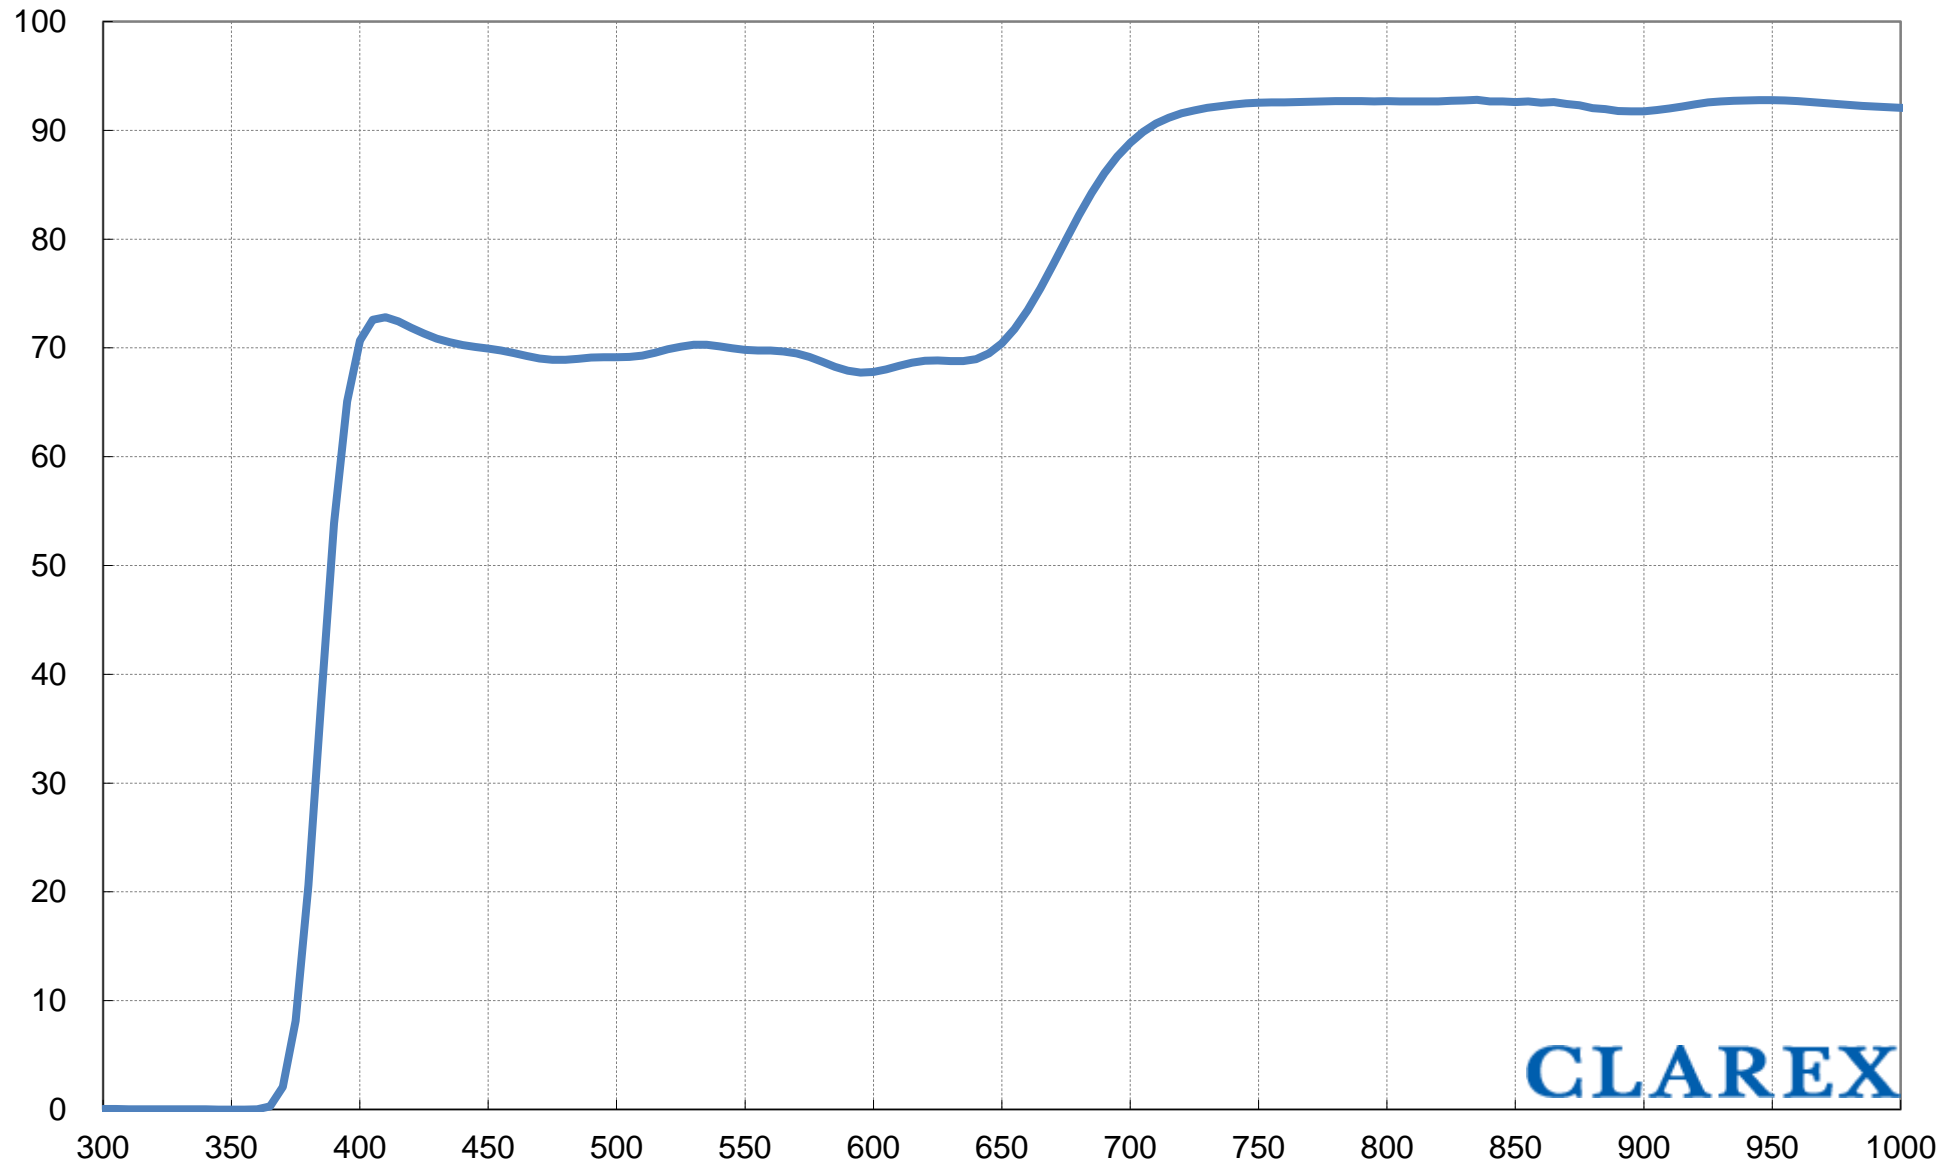

Transmission (%)

CLAREX Flat PB-70 (Black Smoke)

CLAREX

Wavelength (nm)

※ These are our experimental measured values in 1.0mm thick.
※ Value provided cannot be guaranteed in your application due to circumstances beyond our control.